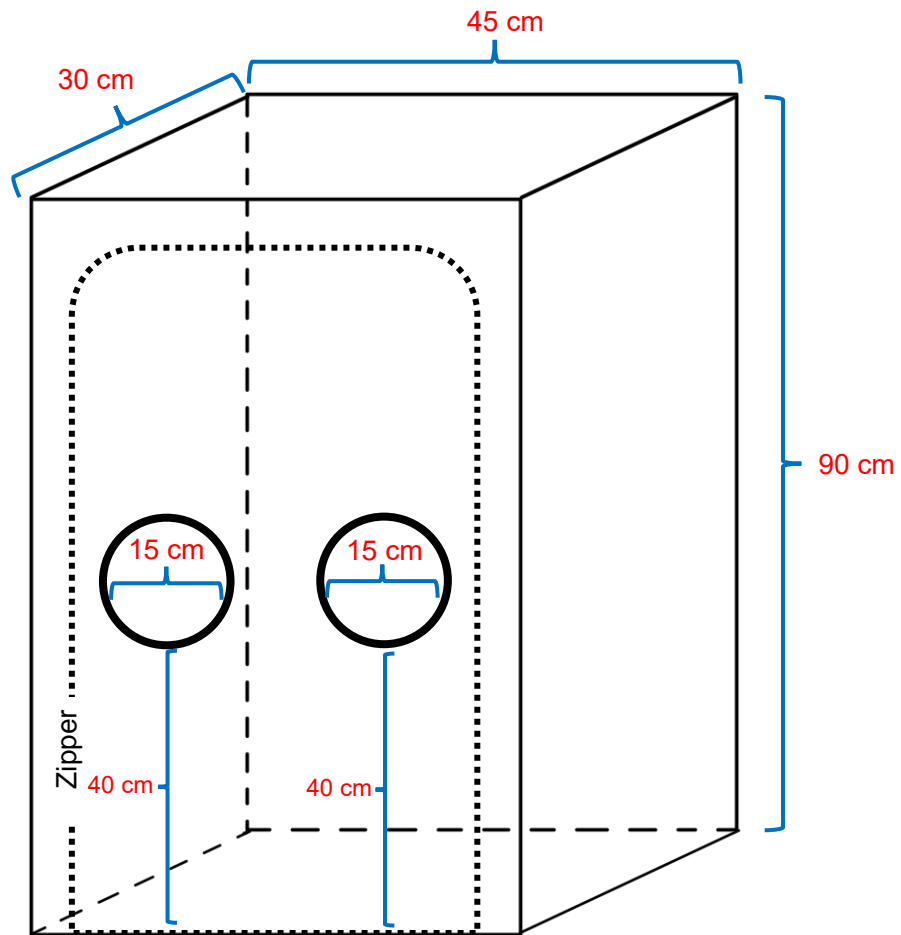

### Specifications

1. Material for Each Panel
  - Front: Clear Vinyl
  - Sides, Back, & Top: 104 x 94 Mesh Fabric
  - Floor: White Vinyl
2. Support Frame
  - Aluminum Pipes
3. Cage Openings
  - One Large, Two-headed Zipper Opening in the Front
  - Two Sleeve Openings in the Middle